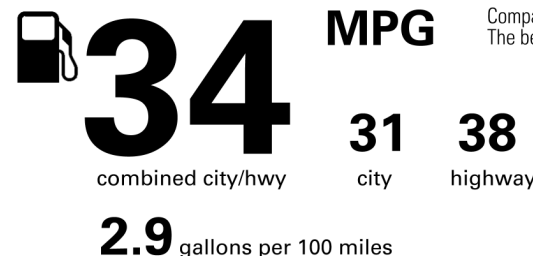

Not Original - Copy
 Created 2022-08-01 16:23:43 (UTC)

EPA DOT Fuel Economy and Environment

Gasoline Vehicle

Fuel Economy

Compacts range from 18 to 79 MPG. The best vehicle rates 142 MPGe.

You save

\$1,250

in fuel costs over 5 years